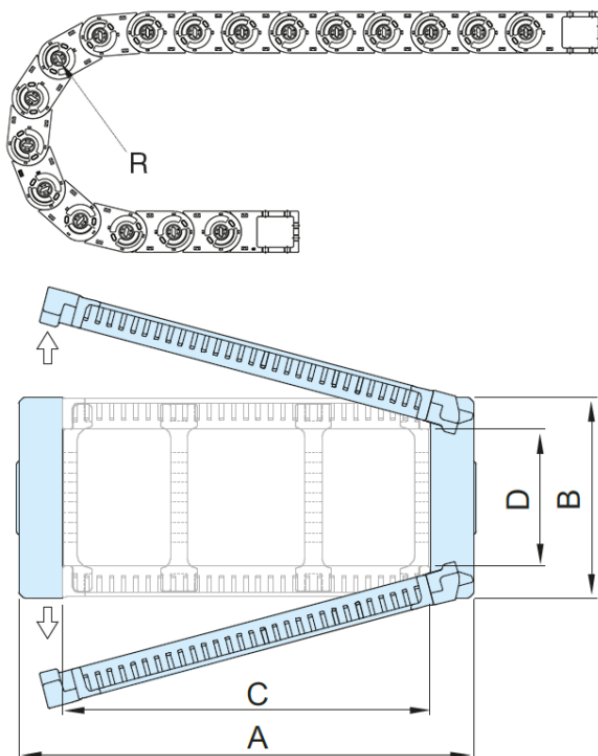

Article number: 18ST072N300R200

Description: ST Shift cable chain, ST072N.300 Radius 200 - Hoved nr. (1LK)
Type ST 072N.300.R200

Measures

A = 332

B = 66

C = 300

D = 45

I = 72

R = 200